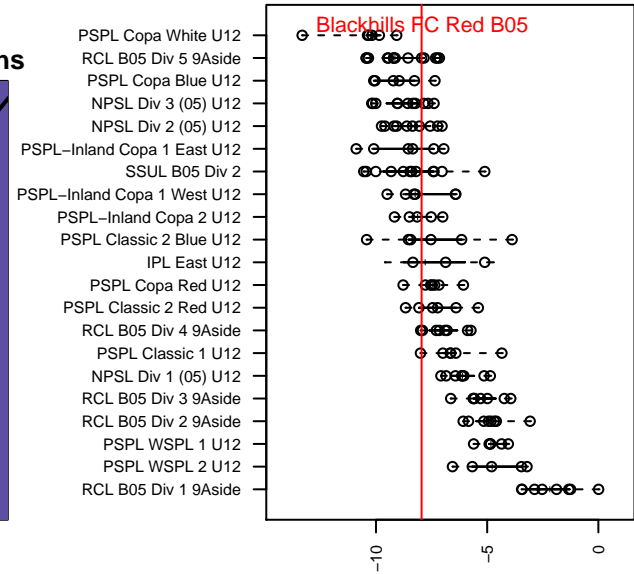

**attack and defense rating
relative to others at age
and all opponents in last 13 months**