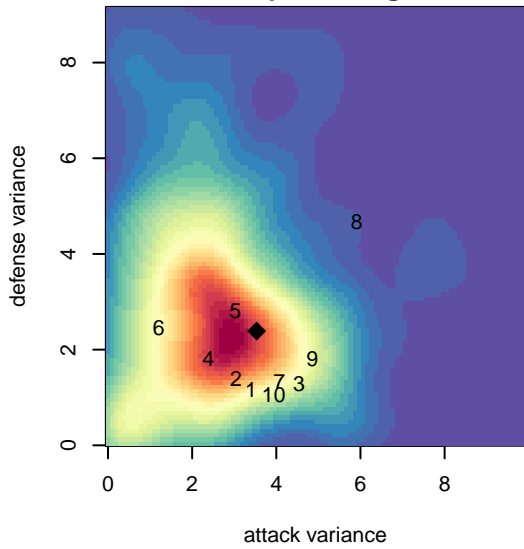

**attack and defense variance (black dot)
relative to other teams
and top 10 in region**