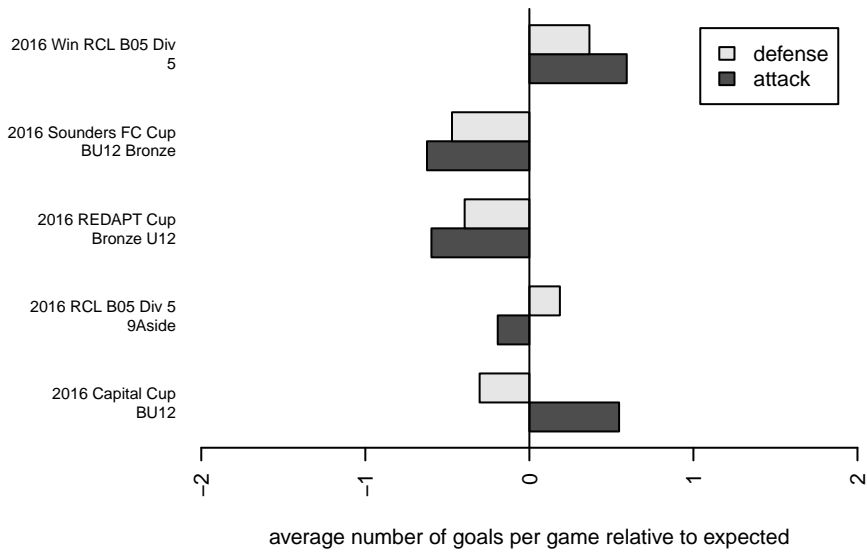

Performance relative to 13 month average