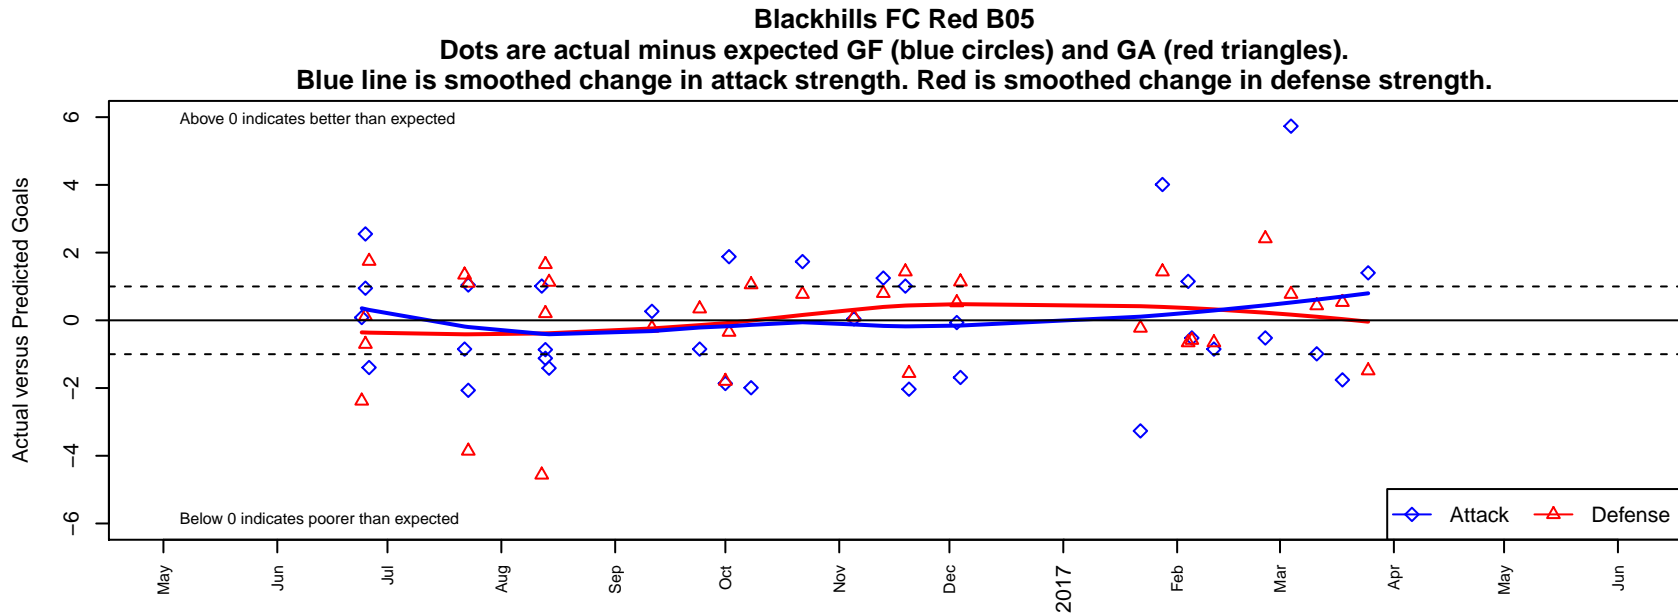

**attack and defense variance (black dot)
relative to other teams
and top 10 in region**

**attack and defense rating
relative to others at age
and all opponents in last 13 months**

Blackhills FC Red B05

Blackhills FC
Olympia, WA
B05 total strength=496
attack=0.51 defense=0.24
fall league = RCL B05 Div 5 9Aside
spr league = Win RCL B05 Div 5

alt names used:
Blackhills FC B05 Red
Blackhills FC B05 Red B
BLACKHILLS FC B05 RED B (WA)
Blackhills FC B05 Red
Blackhills FC B05 Red B
Blackhills FC B05 Red B

Venues played:
2016 Capital Cup BU12
2016 Sounders FC Cup BU12 Bronze
2016 REDAPT Cup Bronze U12
2016 RCL B05 Div 5 9Aside
2016 Win RCL B05 Div 5
2016 WYS Presidents Cup B05 Division 2