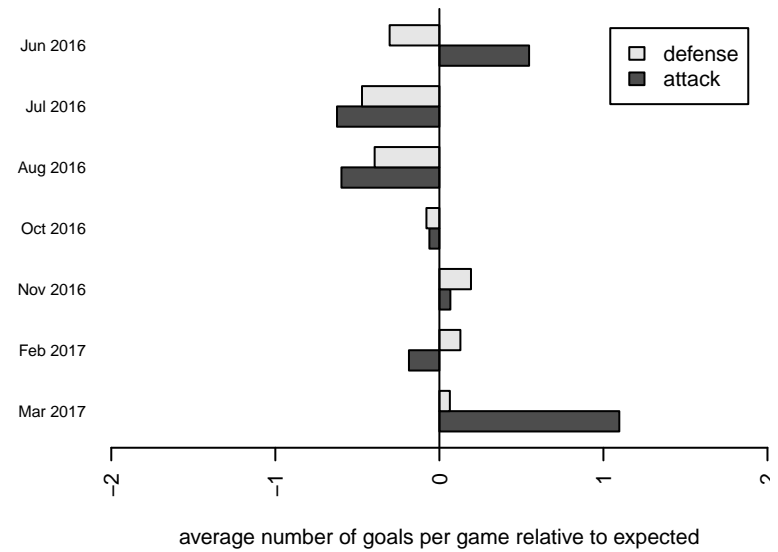

Performance relative to 13 month average