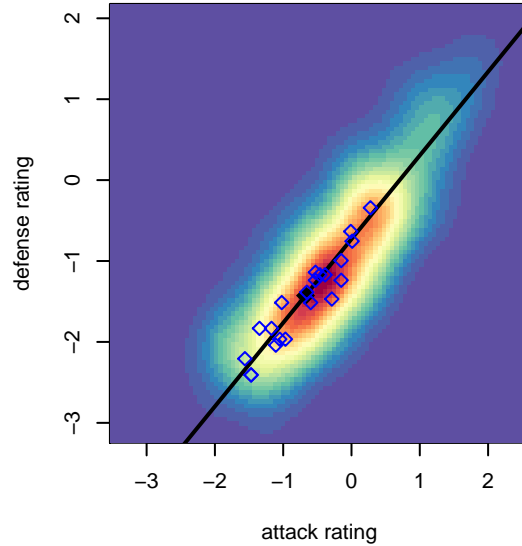

**attack and defense rating
relative to others at age
and all opponents in last 13 months**